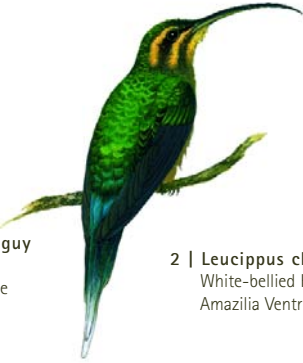

DISCOVER MORE THAN
SIXTEEN SPECIES OF
HUMMINGBIRDS AT THE
INKATERRA MACHU PICCHU

1 | *Phaethornis guy*
Green Hermit
Ermitaño Verde